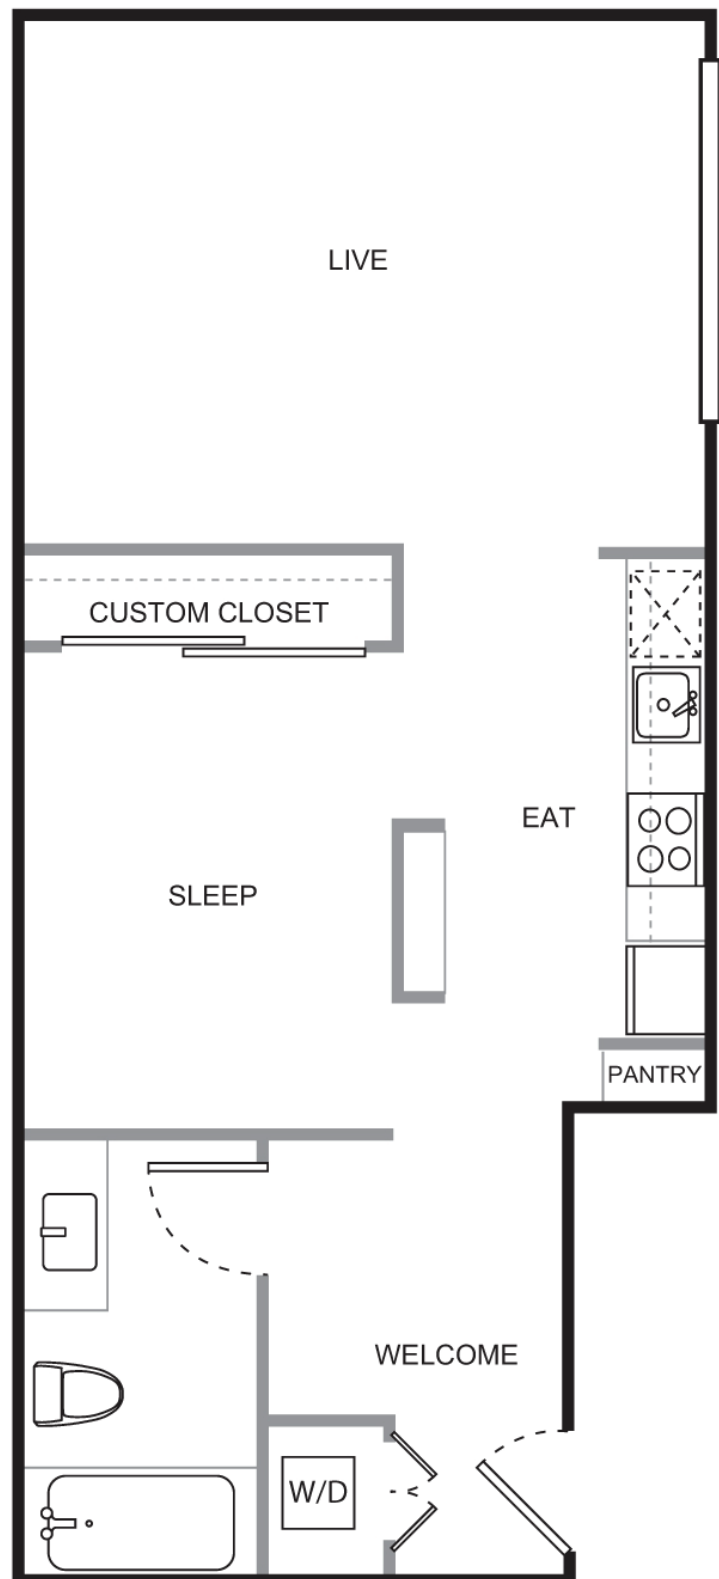

4730

California

THE DAKOTA

open

629 SF

1 Bath

- Stainless steel appliances
- High-end quartz countertops
- Floor to ceiling windows
- Custom closet

206 632 4730